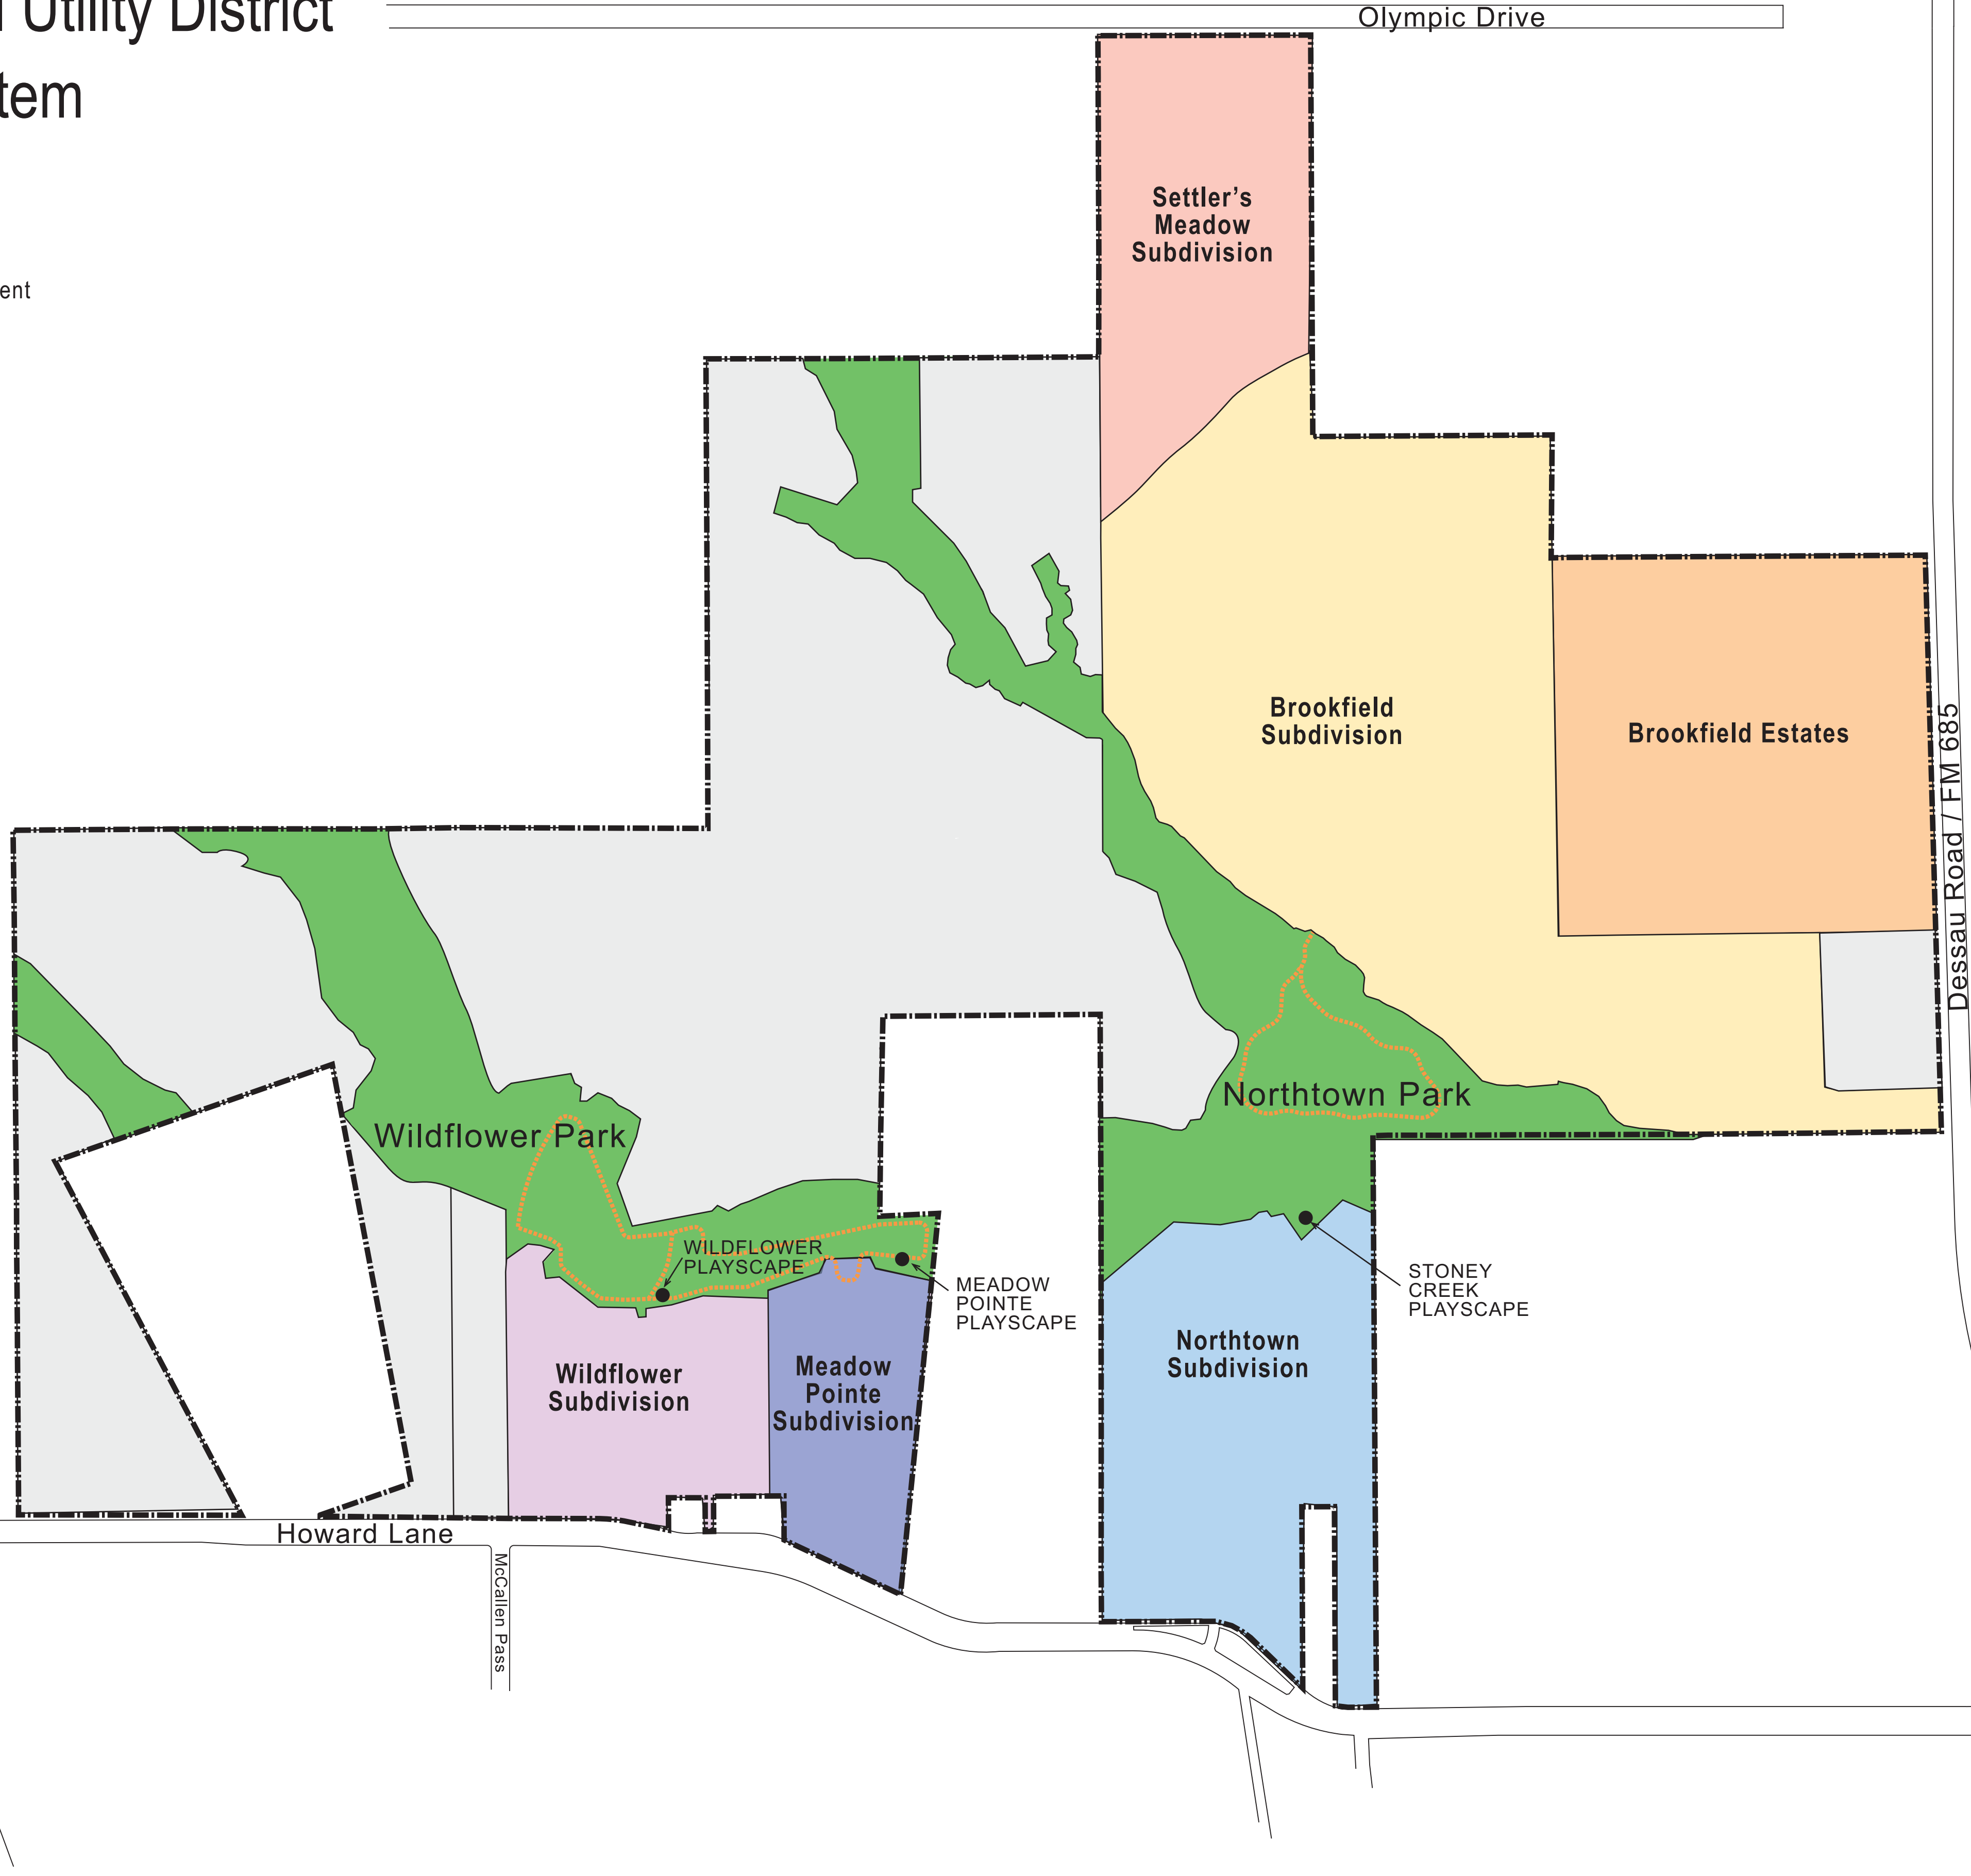

# Northtown Municipal Utility District Park System

- Park
- Future Development
- Trail
- Playscape

PARTNERS

# NORTHTOWN MUD PARK SYSTEM

THE INFORMATION SHOWN IS BASED ON THE BEST INFORMATION AVAILABLE AND IS SUBJECT TO CHANGE WITHOUT NOTICE